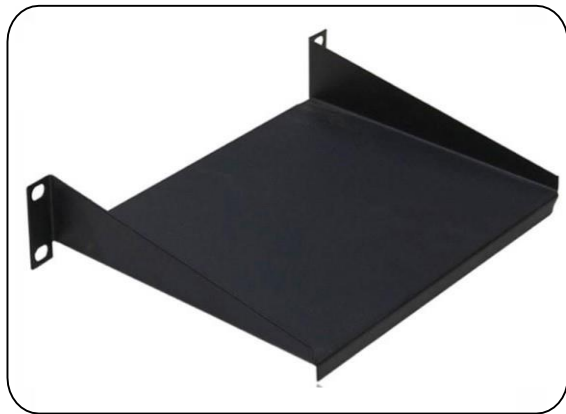

Technical Specification

Plateau fixe 1U 300mm profondeur

1U Height
Depth 300mm

Drawings